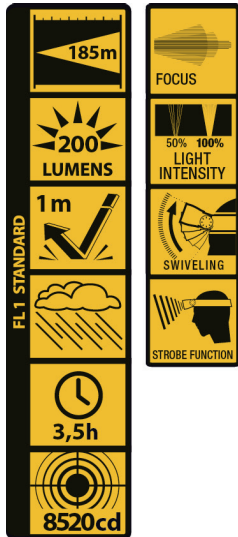

5 Watt LED Headlamp • 200 Lumen Power • FOCUS Function

M-HDL-002-DU

Function	100% - 50% - Off - Focus - Stroboscope
LED Type	5 Watt LED
Light Output	200 lumens
Beam Distance	185m
Beam Angle	60° - 120°
Run Time	100% = 3.5h / 50% = xxh
Water Resistance	IP44
Material	Aluminium / ABS
Color	Black
Battery operated	3x AAA Alkaline included
Dimensions	7.00cm x 6.00cm x 2.70cm
Packaging	1 piece in blister
EAN	0884620049812